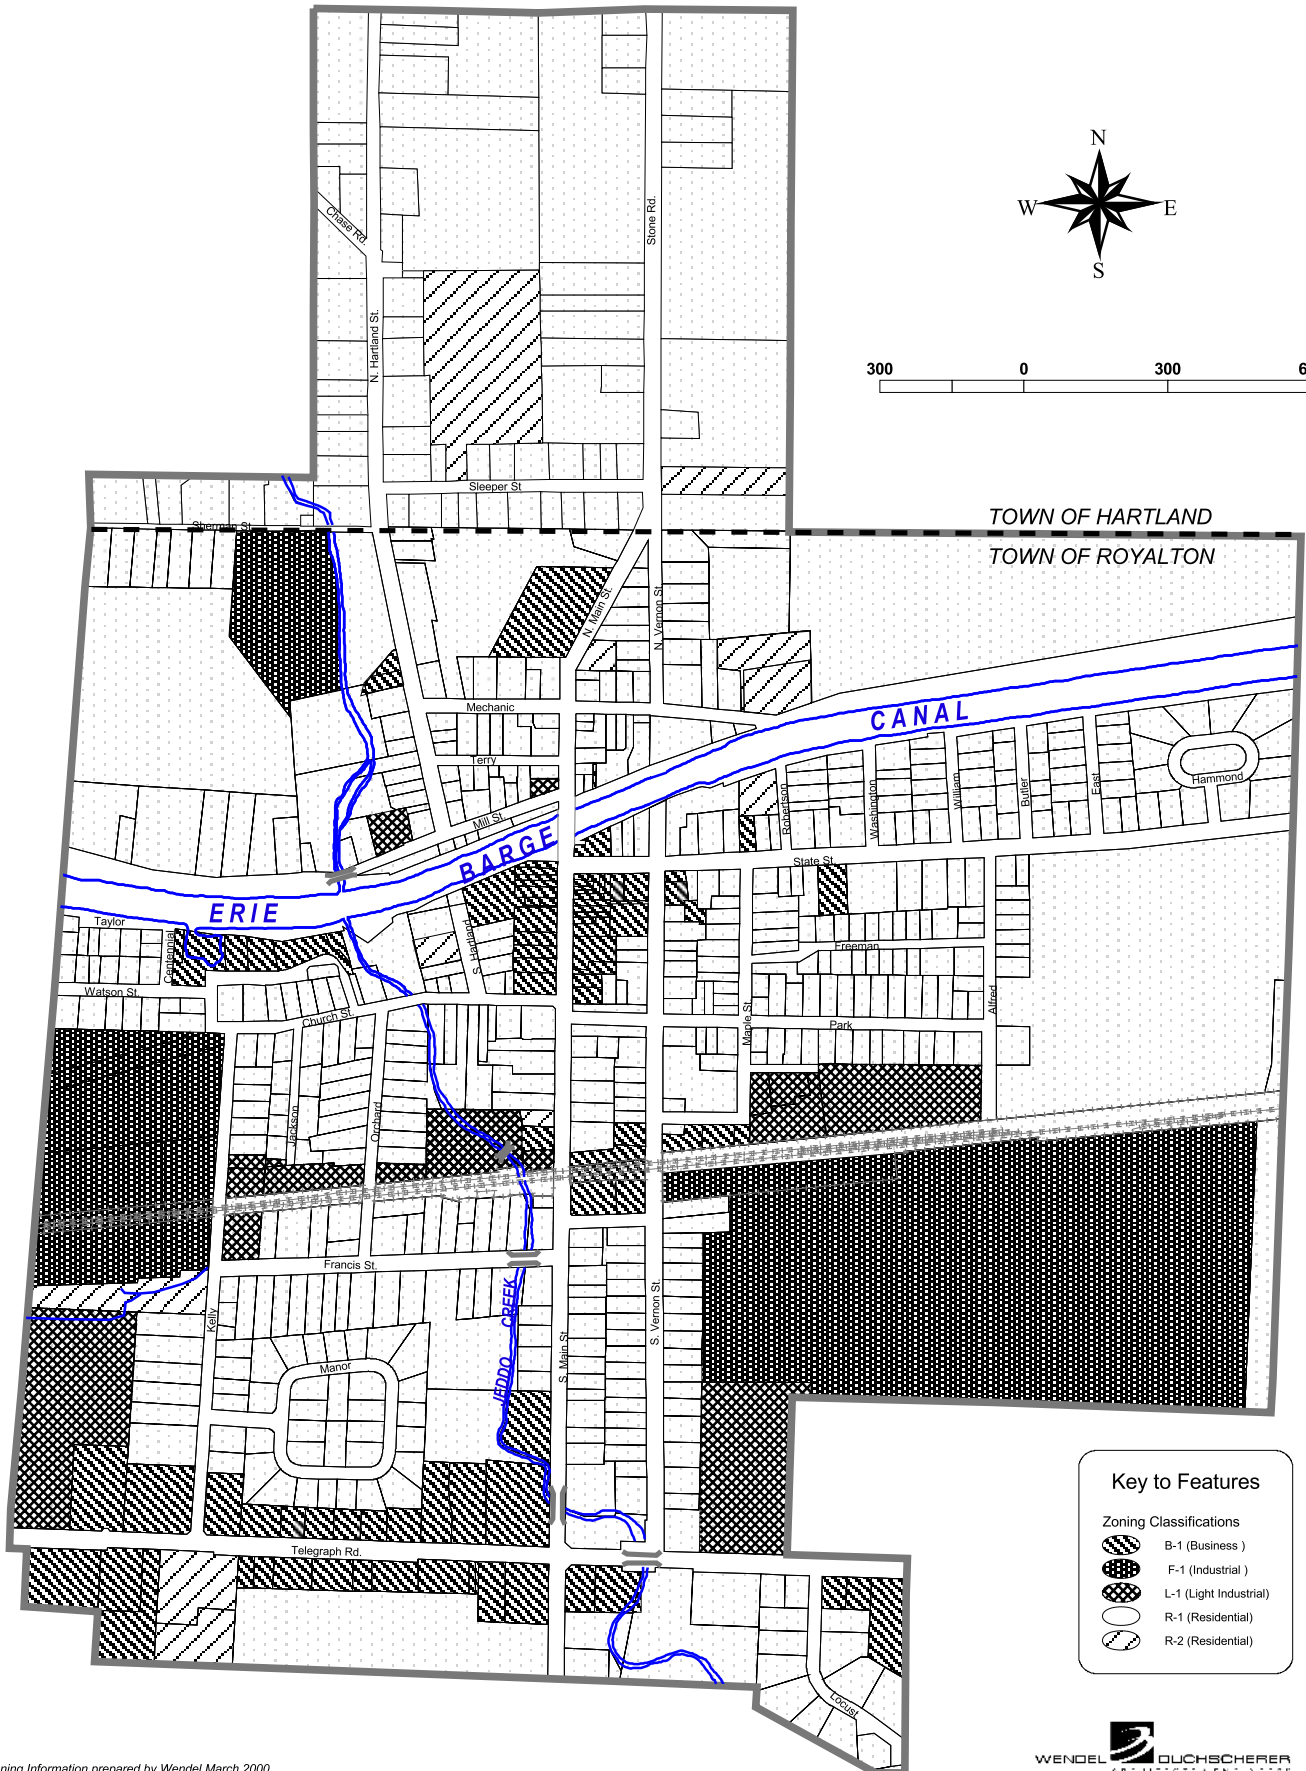

# ZONING MAP FOR THE VILLAGE OF MIDDLEPORT

MAP 10

300 0 300 600 Feet

**Key to Features**

Zoning Classifications

-  B-1 (Business)
-  F-1 (Industrial)
-  L-1 (Light Industrial)
-  R-1 (Residential)
-  R-2 (Residential)

Source:  
Proposed Zoning Information prepared by Wendel March 2000.  
Village of Middleport property data located within the Town of Hartland digitized from Niagara County Tax maps by Wendel 7/22/99;  
Village of Middleport property data located within the Town of Royalton obtained from digital files current to 7/22/99 provided by Niagara County Real Property Services